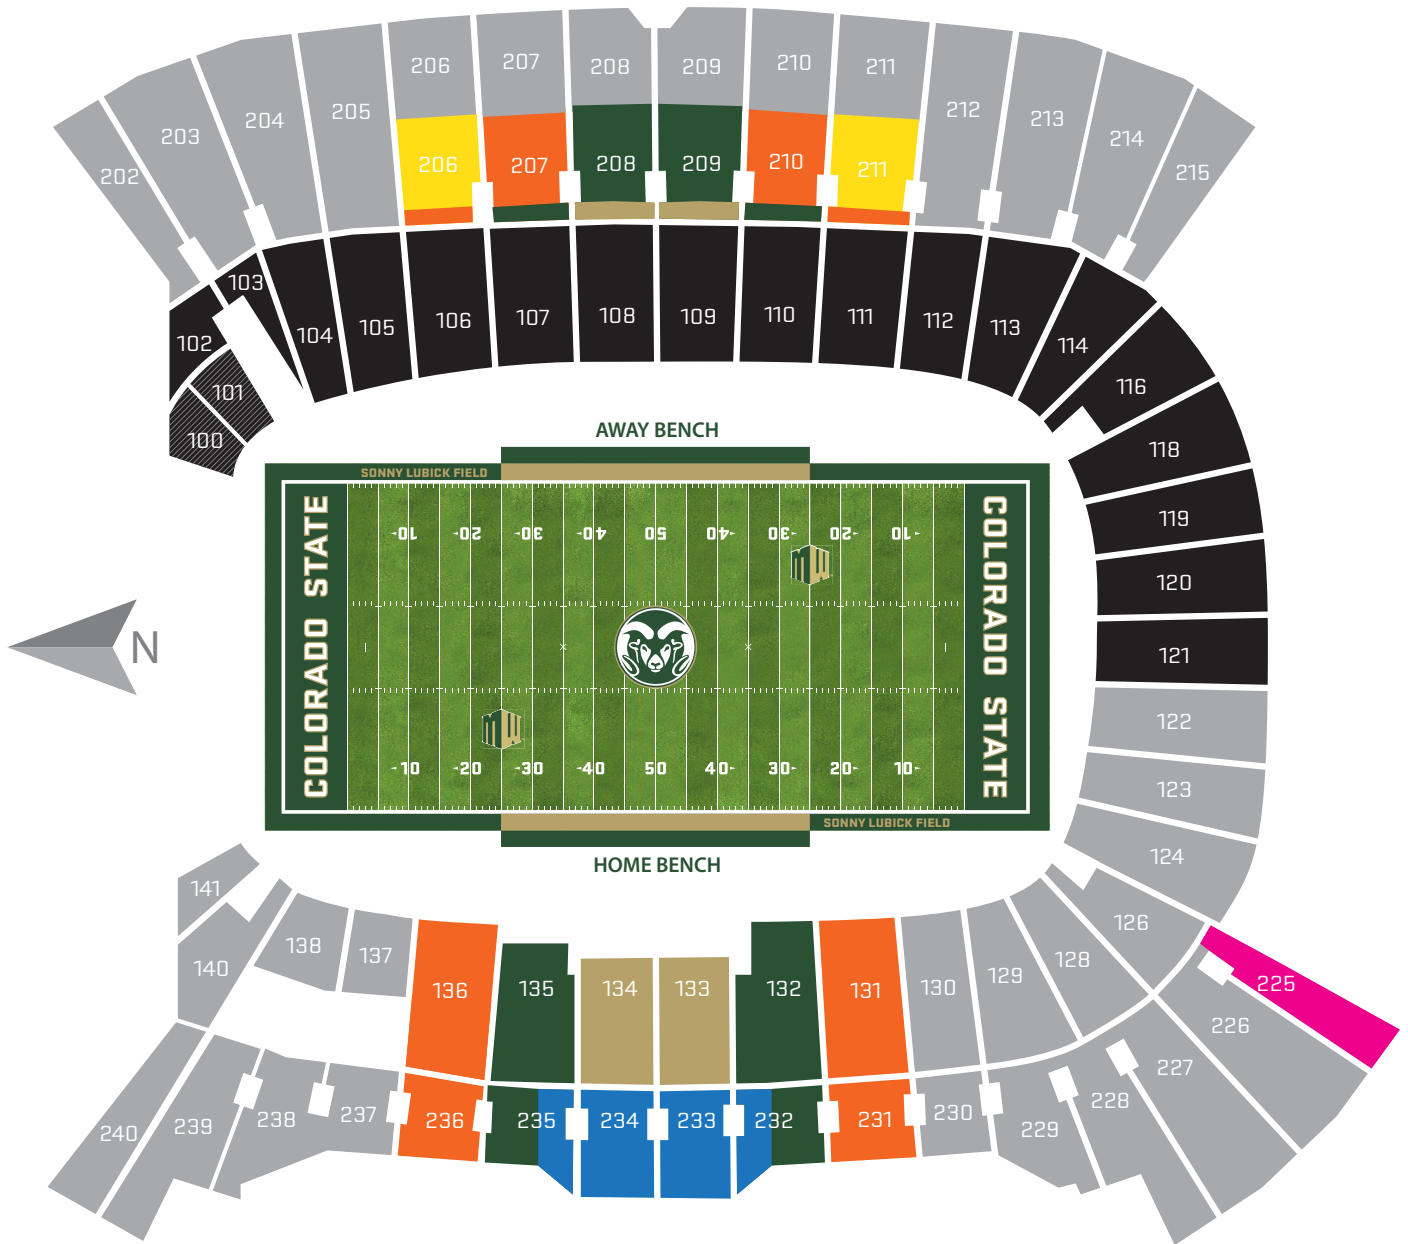

COLORADO STATE STADIUM MAP

TICKET PRICE	DONATION	TOTAL
\$225	\$500	\$725
\$225	\$300	\$525
\$225	\$100	\$325
\$225	\$50	\$275
\$225	\$0	\$225

	Outdoor Club
	Visitors
	Student Section
	Band

(800) 491-RAMS(7267) | CSURAMS.COM/TICKETS